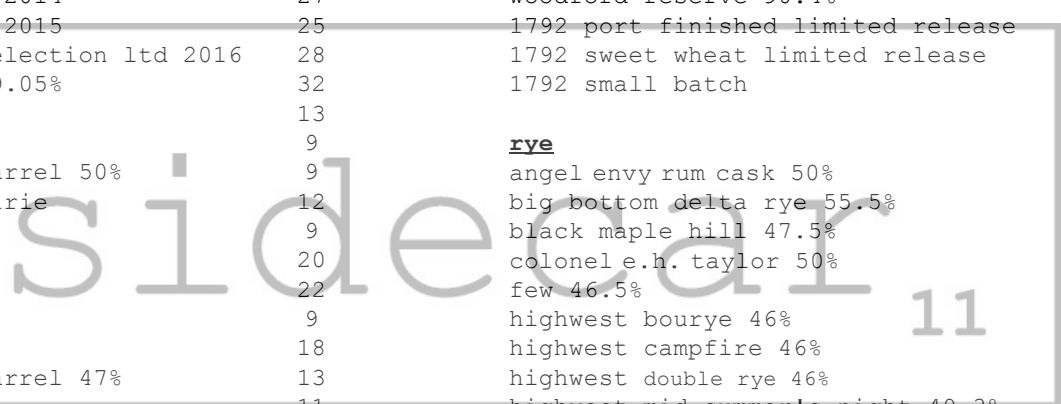

**rye**

angel envy rum cask 50% 18  
big bottom delta rye 55.5% 11  
black maple hill 47.5% 26  
colonel e.h. taylor 50% 20  
few 46.5% 13  
highest bourye 46% 20  
highest campfire 46% 16  
highest double rye 46% 12  
highest mid summer's night 49.3% 25  
highest yippy ki yay 24  
james oliver 50% 8  
james pepper 50% 10  
james pepper 15 yr 45.65% 28  
james pepper barrel strenght 13  
jefferson 10 yr 47% 16  
knob creek rye 10  
lock stock & barrel 13Yr 24  
michter's 10 yr 32  
michters straight 42.4% 13  
michters barrel strenght 55.1% 20  
pikesville 55% 14  
rittenhouse 50% 8  
russell 6 yr 45% 9  
sazerac 6 yr 45% 10  
sazerac 18 2015 45% 38  
templeton 40% 10  
thomas h handy sazerac 26  
whistlepig 10 yr 50% 18  
whistlepig 12 yr old world 43% 33  
whistlepig 13 yr boss hog 61.35% 50  
willett 2 yr estate 55.7% 13  
willett 3 yr estate 47% 17  
willett 6 yr 58.6% 22  
willett family estate xcf 51.7% 40  
woodford reserve rye 45.2% 13

**canadian**

snake river stampede 40% 7  
pendleton 40% 7  
crown royal 40% 7

**taiwan**

kavalan single malt 22  
kavalan concertmaster s/m 27

**irish**

bushmills 40%	7
bushmills 10 yr s/m 40%	9
bushmills 16 yr s/m 40%	15
connemara 12 yr s/m 40%	19
connemara cask strength 60%	14
connemara single malt 40%	10
greenore 8 yr 40%	10
green spot 40%	18
jameson 40%	7
jameson black 40%	10
jameson cask mates 40%	9
jameson 12 yr 40%	22
jameson 18 yr 40%	40
jameson cooper's croze	17
john sullivan 50%	12
midleton very rare 40%	35
red breast 12 yr 40%	13
red breast 12 yr cask 40%	16
red breast 15 yr 41%	22
red breast 21 yr 46%	60
yellow spot	22
tullamore 12 yr 40%	11